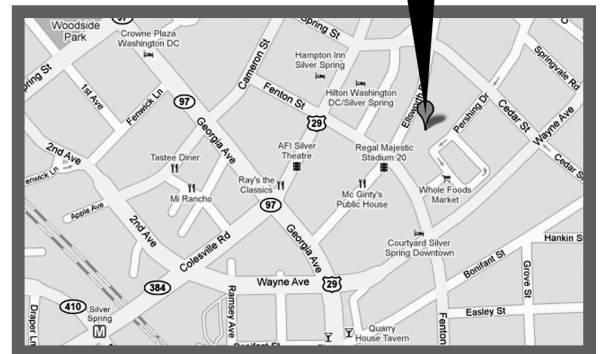

EARLY VOTING HOURS: 10 AM - 8 PM

Any Montgomery County voter may vote early here
FRIDAY 10/22 to THURSDAY 10/28 (closed SUN)

Event Sponsors: Maryland Democratic Party ♦ Ike Leggett ♦ Hans Riemer ♦ Valerie Ervin ♦ Nancy Navarro ♦ Jamie Raskin ♦ Sheila Hixson ♦ Tom Hucker ♦ Heather Mizeur ♦ Rich Madaleno ♦ Al Carr ♦ Ana Sol Gutierrez ♦ Jeff Waldstreicher ♦ Karen Montgomery ♦ Anne Kaiser ♦ Eric Luedtke ♦ Craig Zucker ♦ Roger Manno ♦ Sam Arora ♦ Bonnie Cullison ♦ Ben Kramer ♦ Brian Feldman ♦ George Leventhal ♦ Nancy Floreen ♦ Marc Elrich ♦ Montgomery County Democratic Central Committee ♦ Coalition of Asian Pacific American Democrats ♦ CASA in Action ♦ Hispanic Democratic Club ♦ African American Democratic Club ♦ District 20 Democratic Caucus ♦ Greater Silver Spring Democratic Club ♦ Doug Gansler ♦ Peter Franchot ♦ Organizing for America ♦ Sierra Club ♦ and more!

www.SilverSpringFestival.com

By Authority: Maryland Democratic Party. Ngoc Chu, Treasurer. Printed In-House. Labor Donated.